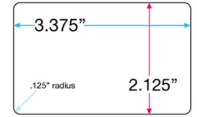

digi-cards™

CR80 TEMPLATE
REGULAR SIZE (CREDIT CARD) SIZE

HORIZONTAL DESIGN

FRONT

VERTICAL DESIGN

FRONT

NO BACK IS NEEDED SINCE IT HOLDS
ALL THE INFORMATION, DISCLAIMERS,
INSTRUCTIONS AND SUPPORT.

CONTENT CAN BE UPLOADED AT A LATER
TIME WHILE CARDS ARE IN PRODUCTION

CARD WILL BE CUT DOWN TO THE RED LINE
FILL UP THE IMAGE UP TO THE BLACK LINE (BLEED)
PLEASE SAVE AT A MINIMUM OF 300 DPI

PLEASE UPLOAD TO: www.digi.wetransfer.com
OR EMAIL TO: dc@download-cards.com
MORE INFO AT: www.download-cards.com