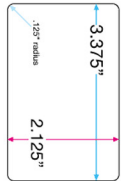

digi-cards™

CR80 TEMPLATE
REGULAR SIZE (CREDIT CARD) SIZE

HORIZONTAL DESIGN

FRONT

VERTICAL DESIGN

FRONT

NO BACK IS NEEDED SINCE IT HOLDS
ALL THE INFORMATION, DISCLAIMERS,
INSTRUCTIONS AND SUPPORT.

CONTENT CAN BE UPLOADED AT A LATER
TIME WHILE CARDS ARE IN PRODUCTION

CARD WILL BE CUT DOWN TO THE RED LINE
FILL UP THE IMAGE UP TO THE BLACK LINE (BLEED)
PLEASE SAVE AT A MINIMUM OF 300 DPI

PLEASE UPLOAD TO: www.digi.wetransfer.com
OR EMAIL TO: dc@download-cards.com
MORE INFO AT: www.download-cards.com